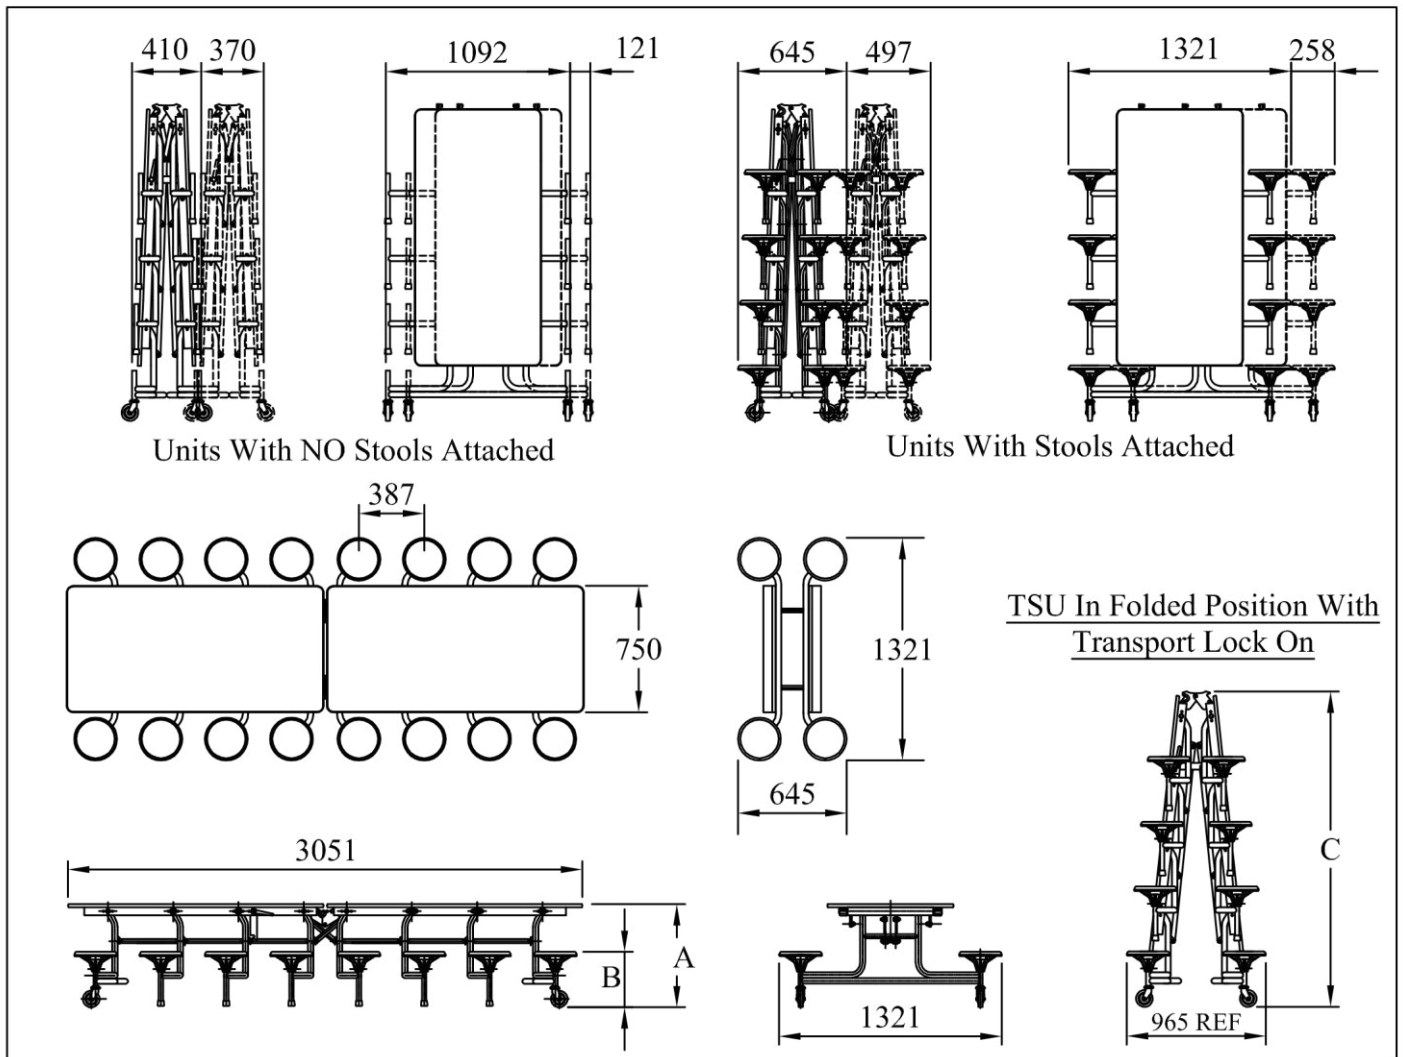

Table Seating Units

10' Long x 16 Seat Cadet

(Square Leg Post)

Model No.	Description	Dim A (mm)	Dim B (mm)	Dim C (mm)	Packed Vol (m3)	Add. Packed Vol (m3)	Weight (kg)
TTJ103-24	16 Seat Unit 24" High	612	344	1873	0.838	0.757	97

Model No.	Description	Colour	Carton Dims HxWxD	Carton Vol (m3)	Carton Weight (kg)
4014-10-01	10" Diameter One Piece Stools (8 Per Carton)	Black	290x470x260	0.035	4.5
4014-10-03		Blue	290x470x260	0.035	4.5
4014-10-04		Red	290x470x260	0.035	4.5
4014-10-05		Yellow	290x470x260	0.035	4.5
4014-10-06		Green	290x470x260	0.035	4.5
4014-10-07		Slate	290x470x260	0.035	4.5